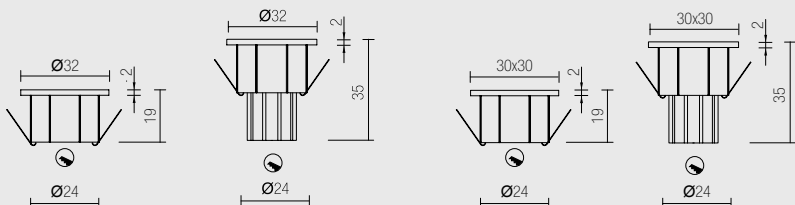

DIMENSIONS / DIMENSIONS

L95. 350mA   **L95. 500mA**   **L9Q. 350mA**   **L9Q. 500mA**

ACCESSOIRES / ACCESSORIES

Système de connexion rapide page 270
Quick connection system page 270

Ballasts p. 262-263
Drivers page 262-263

CODES DE BASE / BASE CODES

FINITIONS FINISHINGS

FAISCEAU LUMINEUX / LIGHT BEAM

COULEUR LED / LED COLOR

PUISSANCE / POWER

L95.
L9Q.

- 1 Blanc / White
- 2 Noir / Black
- 3 Or brossé / Satin gold
- 6 Chrome / Chrome
- 7 Aluminium brossé / Satin aluminium
- 8 Transparent / Transparent
- 9 Or brillant / Polish gold

- 15 15°
- 25 25°
- 40 40°
- 60 60°
- 80 80°
- EL Elliptique
  Elliptical 25°x45°

- BN 4000°K
- BC 3000°K
- CC 2700°K
- BL Bleu / Blue
- VE Vert / Green
- RO Rouge / Red
- AM Ambré / Amber

3 1x1W - 350mA - 94 lm
5 1x2W - 500mA - 131 lm

Exemple de codification : Article EOS + Finition aluminium + Faisceau lumineux 15° + Couleur led 3000°K + Puissance 1x1W 350mA = Code : **L95.715BC3**
Example of codification: Product EOS + Finishing aluminium + Light beam 15°+ Led color 3000°K +Power 1X1W 350mA = Code: **L95.715BC3**