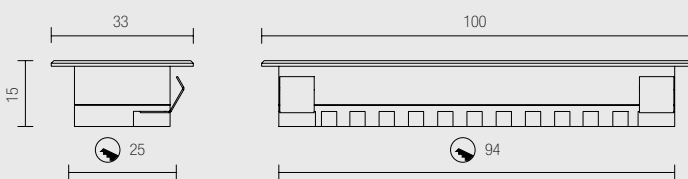

DIMENSIONS / DIMENSIONS

ACCESSOIRES / ACCESSORIES

CODES DE BASE / BASE CODES

L15P.
L15P.WP

FINITIONS / FINISHINGS

- ☐ 1 Blanc / White
- ☐ 2 Noir / Black
- ☐ 5 Aluminium brillant / Bright aluminum
- ☐ 7 Aluminium brossé / Satin aluminum

COULEUR LED / LED COLOR

- ☐ BN 4000°K
- ☐ BC 3000°K
- ☐ CC 2700°K

PUISSANCE / POWER

4W - 24 Vcc - 236 lm

Exemple de codification : Article REMOVE PLUS + Finition aluminium + Couleur led 3000°K = Code : L15P.7BC1
Example of codification: Product REMOVE PLUS + Finishing aluminium + Led color 3000°K = Code: L15P.7BC1