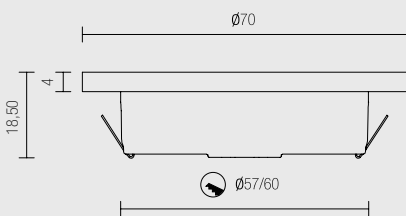

GIORDAN LD

F01LD.

Élément encastrable thermoplastique moulé avec MID- POWER LED. Pour l'éclairage principal de petits espaces, d'appoint ou pour le mobilier. Peut être installé à l'intérieur.

- Montage avec ressort.
- Diffusion FullLight.
- Alimentation : 12Vcc
- Câble : 150cm + PLUG

À CONNECTER EN PARALLÈLE

Turned aluminium printed recessed spot with MID-POWER LED. It is suitable as main lighting for small locations, as complement or as furnishings lighting. It can be installed on indoor locations.

- Spring assembly.
- Full light diffusion.
- Power supply: 12Vdc
- Cable: cm. 150 + PLUG

CONNECT IN PARALLEL

GIORDAN LD PLAFOND

F01LDD.

Élément pour plafond thermoplastique moulé avec MID- POWERLED. Pour l'éclairage principal de petits espaces, d'appoint ou pour le mobilier. Peut être installé à l'intérieur.

- Montage avec des vis escamotables.
- Diffusion FullLight.
- Alimentation : 12Vcc
- Câble : 150cm + PLUG

À CONNECTER EN PARALLÈLE

Printed Thermoplastic ceiling spot with MID-POWER LED. It is suitable as main lighting for small locations, as complement or as furnishings lighting. It can be installed on indoor locations.

- Hidden springs assembly.
- Full light diffusion.
- Power supply: 12Vdc
- Cable: cm. 150 + PLUG

CONNECT IN PARALLEL

DIMENSIONS / DIMENSIONS

F01LD.

F01LDD.

ACCESSOIRES / ACCESSORIES

Ballasts (p. 258).
Drivers page 258

Système de connexion rapide page 271
Quick connection system page 271

CODES DE BASE / BASE CODES

F01LD. F01LDD.

FINITIONS / FINISHINGS

- ☐ 1 Blanc / White
- ☐ 2 Noir / Black
- ☐ 4 Bronze / Bronze
- ☐ 6 Chrome brillant / Polish chrome
- ☐ 7 Aluminium brossé / Satin aluminium
- ☐ 9 Or brillant / Polish gold

VERRE / GLASS

- ☐ T Transparent
  Transparent
- ☐ O Opalin
  Opaline

COULEUR LED / LED COLOR

- ☐ BN 4000°K
- ☐ BC 3000°K
- ☐ CC 2700°K

PUISSANCE / POWER

3W - 12 Vcc - 324 lm