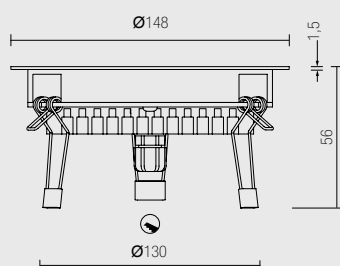

DIMENSIONS / DIMENSIONS

ACCESSOIRES / ACCESSORIES

Ballasts (p. 258).
Drivers page 258

CODES DE BASE / BASE CODES

L16.

FINITIONS / FINISHINGS

- ☐ 1 Blanc / White
- ☐ 2 Noir / Black
- ☐ 5 Aluminium brillant / Bright aluminum
- ☐ 6 Chrome / Chrome
- ☐ 7 Aluminium brossé / Satin aluminum

COULEUR LED / LED COLOR

- ☐ BN 4000°K
- ☐ BC 3000°K
- ☐ CC 2700°K

PUISSANCE / POWER

9 W - 12 Vcc - 1080 lm

Exemple de codification : Article ONE HOLE + Finition blanc + Couleur led 4000°K = Code : L16.1BN

Example of codification: Product ONE HOLE + Finishing white + Led color 4000°K = Code: L16.1BN