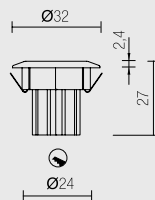

VESTA

L97.

Élément encastrable thermoplastique moulé avec POWER LED.
Pour l'éclairage d'accentuation, de décoration ou de courtoisie.
Peut être installé à l'intérieur.

1. Montage par pression.
   - Alimentation: 350/500mA
   - Câble: 150cm + PLUG
2. À CONNECTER EN SÉRIE

*Thermoplastic printed recessed spot with POWER LED.
It is suitable as accent lighting, as decoration or as courtesy
light. It can be installed on indoor locations.*

1. Pressure assembly.
   - Power supply: 350/500mA
   - Cable: cm. 150 + PLUG
   - Springs included
2. CONNECT IN SERIES

DIMENSIONS / DIMENSIONS

VESTA

L97. 350mA

L97. 500mA

ACCESSOIRES / ACCESSORIES

Système de connexion rapide page 270
Quick connection system page 270

Ballasts p. 262-263
Drivers page 262-263

CODES DE BASE / BASE CODES

L97.

FINITIONS / FINISHINGS

- ☐ 1 Blanc / White
- ☐ 2 Noir / Black
- ☐ 3 Or brossé / Satin aluminum
- ☐ 6 Chrome / Chrome
- ☐ 7 Aluminium brossé / Satin aluminum
- ☐ 8 Transparent / Transparent
- ☐ 9 Or brillant / Polish gold

FAISCEAU LUMINEUX / LIGHT BEAM

☐ 00 120°

COULEUR LED / LED COLOR

- ☐ BN 4000°K
- ☐ BC 3000°K
- ☐ BL Bleu / Blue
- ☐ VE Vert / Green
- ☐ RO Rouge / Red
- ☐ AM Ambré / Amber

PUISSANCE / POWER

3 1x1W - 350mA - 94 lm
5 1x2W - 500mA - 131 lm

Exemple de codification : Article VESTA + Finition chrome + Faisceau lumineux 120° + Couleur led bleue + Puissance 1x1W 350mA = Code : L97.600BL3
Example of codification: Product VESTA + Finishing chrome + Light beam 120° + Led color blue + Power 1X1W 350mA = Code: L97.600BL3