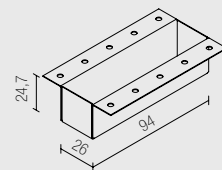

Coffrage code 548/2594
Outer Casing code 548/2594

CODES DE BASE / BASE CODES

L15P.
L15P.WP

FINITIONS / FINISHINGS

- ☐ 1 Blanc / White
- ☐ 2 Noir / Black
- ☐ 5 Aluminium brillant / Bright aluminum
- ☐ 7 Aluminium brossé / Satin aluminum

COULEUR LED / LED COLOR

- ☐ BN 4000°K
- ☐ BC 3000°K
- ☐ CC 2700°K

PUISSANCE / POWER

4W - 24 Vcc - 236 lm

Exemple de codification : Article REMOVE PLUS + Finition aluminium + Couleur led 3000°K = Code : L15P.7BC1
Example of codification: Product REMOVE PLUS + Finishing aluminium + Led color 3000°K = Code: L15P.7BC1