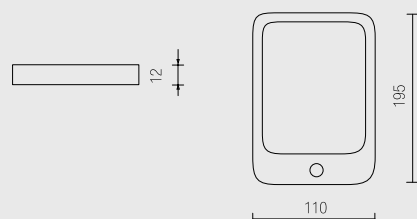

ACCESSOIRES / ACCESSORIES

Ballasts (p. 258).
Drivers page 258

CODES DE BASE / BASE CODES

PAD.

FINITIONS / FINISHINGS

- ☐ 1 Blanc / White
- ☒ 7 Aluminium brossé / Satin aluminium

COULEUR LED / LED COLOR

- ☒ BN 4000°K

PUISSANCE / POWER

4,5W - 12Vcc - 220 lm

Exemple de codification : Article PAD + Finition aluminium + Couleur led 4000°K = Code : **PAD.7BN**
Example of codification: Product PAD + Finishing aluminium + Led color 4000°K = Code: PAD.7BN