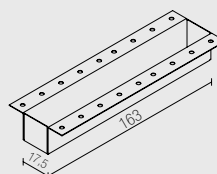

ACCESSOIRES / ACCESSORIES

Coffrage code 548/23163
Outer Casing code 548/23163

CODES DE BASE / BASE CODES

L15S.

FINITIONS / FINISHINGS

- ☐ 1 Blanc / White
- ☐ 2 Noir / Black
- ☐ 5 Aluminium brillant / Bright aluminum
- ☐ 7 Aluminium brossé / Satin aluminum

COULEUR LED / LED COLOR

- ☐ BN 4000°K
- ☐ BC 3000°K
- ☐ CC 2700°K

PUISSANCE / POWER

1,5W - 24Vcc - 127lm

Exemple de codification : Article REMOVE MINUS + Finition aluminium + Couleur led 3000°K = Code : L15S.7BC

Example of codification: Product REMOVE MINUS + Finishing aluminium + Led color 3000°K = Code: L15S.7BC