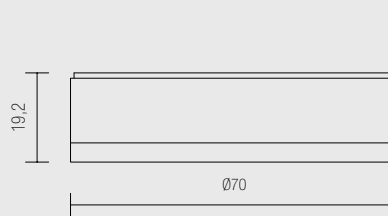

F01LDD.

ACCESSOIRES / ACCESSORIES

Ballasts (p. 258).
Drivers page 258

Système de connexion rapide page 271
Quick connection system page 271

CODES DE BASE / BASE CODES

F01LD. F01LDD.

FINITIONS / FINISHINGS

- ☐ 1 Blanc / White
- ☐ 2 Noir / Black
- ☐ 4 Bronze / Bronze
- ☐ 6 Chrome brillant / Polish chrome
- ☐ 7 Aluminium brossé / Satin aluminium
- ☐ 9 Or brillant / Polish gold

VERRE / GLASS

- ☐ T Transparent
  Transparent
- ☐ O Opalin
  Opaline

COULEUR LED / LED COLOR

- ☐ BN 4000°K
- ☐ BC 3000°K
- ☐ CC 2700°K

PUISSANCE / POWER

3W - 12 Vcc - 324 lm

Exemple de codification : Article GIORDAN LD + Finition aluminium + Verre transparent + Couleur led 3000°K = Code : F01LD.7TBC
Example of codification: Product GIORDAN LD + Finishing aluminium + Glass transparent + Led Color 3000°K = Code: F01LD.7TBC