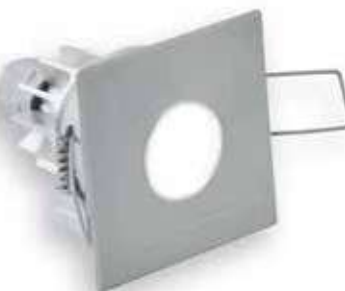

BASIK 1

L01.

Élément encastrable en aluminium tourné avec POWER LED.
Pour l'éclairage principal d'espaces résidentiels et du commerce de détail.

Pour les espaces intérieurs et extérieurs partiellement protégés.

- Montage avec ressort.
- Optique secondaire au choix.
- Alimentation: 350/500mA
- Câble : 50cm

À CONNECTER EN SÉRIE

*Turned aluminium recessed spot with CREE POWER LED.
It is suitable as main lighting for residential areas and retails.
It can be installed on indoor locations or on partially protected outdoor locations.*

- Spring assembly.
- Choice of secondary optic.
- Power supply: 350/500mA
- Cable: cm. 50

CONNECT IN SERIES

BASIK Q

L02.

Élément encastrable en aluminium tourné avec POWER LED.
Pour l'éclairage principal des espaces résidentiels et du commerce de détail. Pour les espaces intérieurs et extérieurs partiellement protégés.

- Montage avec ressort.
- Optique secondaire au choix.
- Alimentation: 350/500mA
- Câble: 50cm

À CONNECTER EN SÉRIE

*Turned aluminium recessed spot with POWER LED.
It is suitable as main lighting for residential areas and retails.
It can be installed on indoor locations or on partially protected outdoor locations.*

- Spring assembly.
- Choice of secondary optic.
- Power supply: 350/500mA
- Cable: cm. 50

CONNECT IN SERIES

DIMENSIONS / DIMENSIONS

L01.

L02.

ACCESSOIRES / ACCESSORIES

Ballasts p. 262-263
Drivers page 262-263

CODES DE BASE / BASE CODES

L01.
L02.

FINITIONS / FINISHINGS

- ☐ 1 Blanc / White
- ☐ 2 Noir / Black
- ☐ 5 Aluminium brillant / Bright aluminium
- ☐ 6 Chrome / Chrome
- ☐ 7 Aluminium brossé / Satin aluminium

FAISCEAU LUMINEUX / LIGHT BEAM

- ☐ 15 15°
- ☐ 25 25°
- ☐ 35 35°

COULEUR LED / LED COLOR

- ☐ BN 4000°K
- ☐ BC 3000°K
- ☐ CC 2700°K
- ☐ BL Bleu / Blue
- ☐ VE Vert / Green
- ☐ RO Rouge / Red
- ☐ AM Ambré / Amber

PUISSANCE / POWER

- ☐ 3 3x1W - 350mA - 423 lm
- ☐ 5 3x2W - 500mA - 528 lm