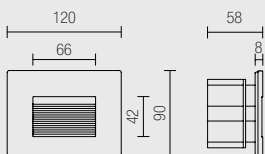

CODES DE BASE / BASE CODES

L13.

FINITIONS / FINISHINGS

- ☐ 1 Blanc / White
- ☐ 2 Noir / Black
- ☐ 5 Aluminium brillant / Bright aluminum
- ☐ 7 Aluminium brossé / Satin aluminum

COULEUR LED / LED COLOR

- ☐ BN 4000°K
- ☐ BC 3000°K

PUISSANCE / POWER

12W - 1,5 Vcc - 100 lm

Exemple de codification : Article ERMA + Finition blanc + Couleur led 4000°K = Code : L13.1BN

Example of codification: Product ERMA + Finishing white + Led color 4000°K = Code: L13.1BN