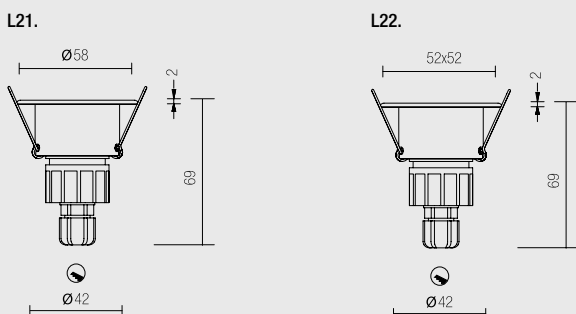

DIMENSIONS / DIMENSIONS

ACCESSOIRES / ACCESSORIES

Ballasts p. 262-263
Drivers page 262-263

CODES DE BASE / BASE CODES

L21.
L22.

FINITIONS / FINISHINGS

- ☐ 1 Blanc / White
- ☐ 2 Noir / Black
- ☐ 5 Aluminium brillant / Bright aluminum
- ☐ 6 Chrome / Chrome
- ☐ 7 Aluminium brossé / Satin aluminum

FAISCEAU LUMINEUX / LIGHT BEAM

- ☐ 15 15°
- ☐ 25 25°
- ☐ 35 35°

COULEUR LED / LED COLOR

- ☐ BN 4000°K
- ☐ BC 3000°K
- ☐ CC 2700°K
- ☐ BL Bleu / Blue
- ☐ VE Vert / Green
- ☐ RO Rouge / Red
- ☐ AM Ambré / Amber

PUISSANCE / POWER

- **3** 3x1W - 350mA - 423 lm
- **5** 3x2W - 500mA - 528 lm

Exemple de codification : Article BIONIK 1 + Finition aluminium + Faisceau lumineux 15° + Couleur led 3000°K + Puissance 3x1W 350mA = Code : **L21.715BC3**
Example of codification: Product BIONIK 1 + Finishing aluminium + Light beam 15° + Led color 3000°K + Power 3x1W 350mA = Code: L21.715BC3