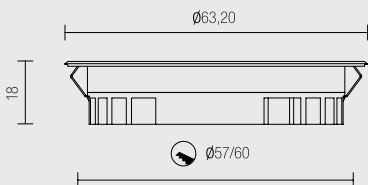

ELETTRA

L18.

Élément encastrable en aluminium tourné avec MID-POWERLED à alimentation directe. Pour l'éclairage principal d'espaces résidentiels et de commerce de détail. Peut être installé à l'intérieur.

- Montage avec ressort.
- Diffusion FullLight.
- Alimentation: 220V
- Câble : 30cm

À CONNECTER EN PARALLÈLE

Turned aluminium recessed spot with direct power supply MID-POWER LED.

It is suitable as main lighting for residential areas and retails.

It can be installed on indoor locations.

- Spring assembly.
- Full light diffusion.
- Power supply: 220V
- Cable: cm. 30

CONNECT IN PARALLEL

ELETTRA Q

L18Q.

Élément encastrable en aluminium tourné avec MID-POWERLED à alimentation directe.

Pour l'éclairage principal d'espaces résidentiels et de commerce de détail.

Peut être installé à l'intérieur.

- Montage avec ressort.
- Diffusion FullLight.
- Alimentation: 220V
- Câble : 30cm

À CONNECTER EN PARALLÈLE

Turned aluminium recessed spot with direct power supply MID-POWER LED. It is suitable as main lighting for residential areas and retails. It can be installed on indoor locations.

- Spring assembly.
- Full light diffusion.
- Power supply: 220V
- Cable: cm. 30

CONNECT IN PARALLEL

DIMENSIONS / DIMENSIONS

L18.

L18Q.

CODES DE BASE / BASE CODES

L18.

L18Q.

FINITIONS / FINISHINGS

- ☐ 1 Blanc / White
- ☐ 2 Noir / Black
- ☐ 4 Bronze / Bronze
- ☐ 5 Aluminium brillant / Bright aluminum
- ☐ 6 Chrome brillant / Polish chrome
- ☐ 7 Aluminium brossé / Satin aluminum
- ☐ 9 Or brillant / Polish gold

COULEUR LED / LED COLOR

- ☐ BN 4000°K
- ☐ BC 3000°K

PUISSANCE / POWER

4,5W - 220 Vca - 375 lm

Exemple de codification : Article ELETTRA + Finition aluminium + Couleur 3000°K = Code : L18.7BC

Example of codification: Product ELETTRA + Finishing aluminium + Led color 3000°K = Code: L18.7BC