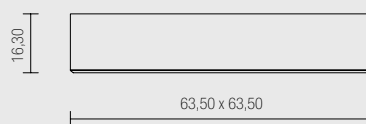

L15QD.

Ballasts (p. 258).
Drivers page 258

Système de connexion rapide page 271
Quick connection system page 271

CODES DE BASE / BASE CODES

FINITIONS / FINISHINGS

COULEUR LED / LED COLOR

PUISSANCE / POWER

L15D.

L15QD.

- ☐ 1 Blanc / White
- ☐ 2 Noir / Black
- ☐ 5 Aluminium brillant / Bright aluminum
- ☐ 7 Aluminium brossé / Satin aluminum

- ☐ BN 4000°K
- ☐ BC 3000°K
- ☐ CC 2700°K

3W - 12Vcc - 324 lm

Exemple de codification : Article TICHE + Finition Blanc + Couleur 3000°K = Code : **L15Q.1BC**
Example of codification: Product TICHE Q + Finishing white + Led color 3000°K = Code: L15Q.1BC