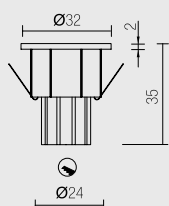

EOS-W

L9512.

Élément encastrable thermoplastique moulé avec LED WICOP.
Pour l'éclairage d'accentuation, de décoration ou de courtoisie.
Peut être installé à l'intérieur.

- Montage par pression.
- Diffusion full Light.
- Alimentation: 12Vcc
- Câble: 50cm
- Ressorts inclus

À CONNECTER EN PARALLÈLE

Thermoplastic printed recessed spot with WICOP LED.

*It is suitable as accent lighting, as decoration or as curtesy light.
It can be installed on indoor locations.*

- Pressure assembly.
- Full light diffusion.
- Power supply: 12Vdc
- Cable: cm. 50
- Springs included

CONNECT IN PARALLEL

EOS Q-W

L9Q12.

Élément encastrable thermoplastique moulé avec LED WICOP.
Pour l'éclairage d'accentuation, de décoration ou de courtoisie.
Peut être installé à l'intérieur.

- Montage par pression.
- Diffusion full Light.
- Alimentation : 12Vcc
- Câble : 50cm
- Ressorts inclus

Thermoplastic printed recessed spot with WICOP LED.

*It is suitable as accent lighting, as decoration or as curtesy light.
It can be installed on indoor locations.*

- Pressure assembly.
- Full light diffusion.
- Power supply: 12Vdc
- Cable: cm. 50
- Springs included

CONNECT IN PARALLEL

DIMENSIONS / DIMENSIONS

L9512.

L9Q12.

ACCESSOIRES / ACCESSORIES

Ballasts (p. 258).
Drivers page 258

CODES DE BASE / BASE CODES

L9512. L9Q12.

FINITIONS FINISHINGS

- 1 Blanc / White
- 2 Noir / Black
- 3 Or brossé / Satin gold
- 6 Chrome / Chrome
- 7 Aluminium brossé /
- 8 Transparent / Transparent
- 9 Or brillant / Polish gold

COULEUR LED / LED COLOR

- BN 4000°K
- BC 3000°K
- CC 2700°K

PUISSANCE / POWER

2W - 12Vcc - 216 lm

Exemple de codification : Article EOS W + Finition blanc + Couleur led 3000°K = Code : L9912.1BC

Example of codification: Product EOS W + Finishing white + Led color 3000°K = Code: L9912.1BC