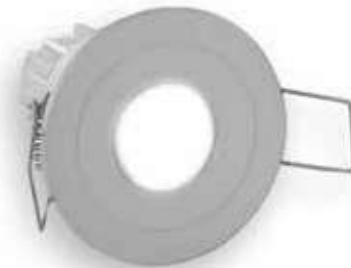

BASIK 1

L01.

Élément encastrable en aluminium tourné avec POWER LED.
Pour l'éclairage principal d'espaces résidentiels et du commerce de détail.

Pour les espaces intérieurs et extérieurs partiellement protégés.

- Montage avec ressort.
- Optique secondaire au choix.
- Alimentation: 350/500mA
- Câble : 50cm

À CONNECTER EN SÉRIE

*Turned aluminium recessed spot with CREE POWER LED.
It is suitable as main lighting for residential areas and retails.
It can be installed on indoor locations or on partially protected outdoor locations.*

- Spring assembly.
- Choice of secondary optic.
- Power supply: 350/500mA
- Cable: cm. 50

CONNECT IN SERIES

BASIK Q

L02.

Élément encastrable en aluminium tourné avec POWER LED.
Pour l'éclairage principal des espaces résidentiels et du commerce de détail. Pour les espaces intérieurs et extérieurs partiellement protégés.

- Montage avec ressort.
- Optique secondaire au choix.
- Alimentation: 350/500mA
- Câble: 50cm

À CONNECTER EN SÉRIE

*Turned aluminium recessed spot with POWER LED.
It is suitable as main lighting for residential areas and retails.
It can be installed on indoor locations or on partially protected outdoor locations.*

- Spring assembly.
- Choice of secondary optic.
- Power supply: 350/500mA
- Cable: cm. 50

CONNECT IN SERIES