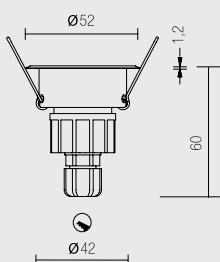

BASIK 1

L01.

Élément encastrable en aluminium tourné avec POWER LED.
Pour l'éclairage principal d'espaces résidentiels et du commerce de détail.

Pour les espaces intérieurs et extérieurs partiellement protégés.

- Montage avec ressort.
- Optique secondaire au choix.
- Alimentation: 350/500mA
- Câble : 50cm

À CONNECTER EN SÉRIE

*Turned aluminium recessed spot with CREE POWER LED.
It is suitable as main lighting for residential areas and retails.
It can be installed on indoor locations or on partially protected outdoor locations.*

- Spring assembly.
- Choice of secondary optic.
- Power supply: 350/500mA
- Cable: cm. 50

CONNECT IN SERIES

BASIK Q

L02.

Élément encastrable en aluminium tourné avec POWER LED.
Pour l'éclairage principal des espaces résidentiels et du commerce de détail. Pour les espaces intérieurs et extérieurs partiellement protégés.

- Montage avec ressort.
- Optique secondaire au choix.
- Alimentation: 350/500mA
- Câble: 50cm

À CONNECTER EN SÉRIE

*Turned aluminium recessed spot with POWER LED.
It is suitable as main lighting for residential areas and retails.
It can be installed on indoor locations or on partially protected outdoor locations.*

- Spring assembly.
- Choice of secondary optic.
- Power supply: 350/500mA
- Cable: cm. 50

CONNECT IN SERIES

DIMENSIONS / DIMENSIONS

L01.

L02.

ACCESSOIRES / ACCESSORIES

Ballasts p. 262-263
Drivers page 262-263

CODES DE BASE / BASE CODES

L01.
L02.

FINITIONS / FINISHINGS

- ☐ 1 Blanc / White
- ☐ 2 Noir / Black
- ☐ 5 Aluminium brillant / Bright aluminium
- ☐ 6 Chrome / Chrome
- ☐ 7 Aluminium brossé / Satin aluminium

FAISCEAU LUMINEUX / LIGHT BEAM

- ☐ 15 15°
- ☐ 25 25°
- ☐ 35 35°

COULEUR LED / LED COLOR

- ☐ BN 4000°K
- ☐ BC 3000°K
- ☐ CC 2700°K
- ☐ BL Bleu / Blue
- ☐ VE Vert / Green
- ☐ RO Rouge / Red
- ☐ AM Ambré / Amber

PUISSANCE / POWER

- ☐ 3 3x1W - 350mA - 423 lm
- ☐ 5 3x2W - 500mA - 528 lm