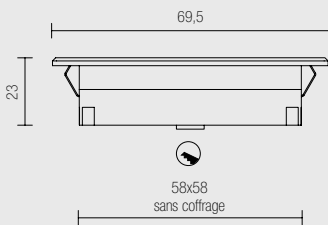

PAD L13Q.

Élément encastrable en aluminium tourné avec MID- POWER LED. Pour l'éclairage principal de petits espaces, d'appoint, de service ou d'urgence. Peut être installé à l'intérieur.

- Montage avec ressort sur coffrage.
- Diffusion full Light.
- Alimentation: 12Vcc
- Câble: 50cm

À CONNECTER EN PARALLÈLE

*Turned aluminium recessed spot with MID-POWER LED.
It is suitable as main lighting for small locations, as complement and service lighting or as emergency lighting.
It can be installed on indoor locations.*

- *Assembly with spring on outer casing.*
- *Full light diffusion.*
- *Power supply: 12Vdc*
- *Cable: cm. 50*

CONNECT IN PARALLEL

DIMENSIONS / DIMENSIONS

ACCESSOIRES / ACCESSORIES

CODES DE BASE / BASE CODES

L13Q.

FINITIONS / FINISHINGS

- ☐ 1 Blanc / White
- ☐ 2 Noir / Black
- ☐ 5 Aluminium brillant / Bright aluminum
- ☐ 7 Aluminium brossé / Satin aluminum

COULEUR LED / LED COLOR

- ☐ BN 4000°K
- ☐ BC 3000°K
- ☐ CC 2700°K

PUISSANCE / POWER

3W - 12 Vcc - 324 lm

Exemple de codification : Article PAD + Finition blanc + Couleur led 3000°K = Code : PAD.1BC
Example of codification: Product PAD + Finishing white + Led color 3000°K = Code: PAD.1BC