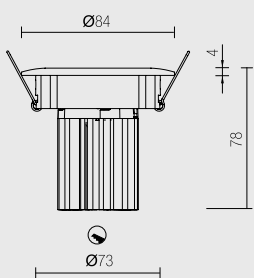

EGO METAL COB

L04.

Élément encastrable orientable en métal embouti avec COB LED IRC>90. Pour l'éclairage principal des espaces résidentiels et du commerce de détail. Peut être installé à l'intérieur.

- Montage avec ressort.
- Optique secondaire au choix.
- Alimentation: 200mA
- Câble : 50cm

À CONNECTER EN SÉRIE

Printed metal adjustable recessed spot with COB LED CRI>90.

It is suitable as main lighting for residential areas and retails.

It can be installed on indoor locations.

- Spring assembly.
- Choice of secondary optic.
- Power supply: 200mA
- Cable: cm. 50

CONNECT IN SERIES

EGO METAL Q COB

L05.

Élément encastrable orientable en métal embouti avec COB LED IRC>90. Pour l'éclairage principal d'espaces résidentiels et du commerce de détail. Peut être installé à l'intérieur.

- Montage avec ressort.
- Optique secondaire au choix.
- Alimentation: 200mA
- Câble : 50cm

À CONNECTER EN SÉRIE

Printed metal adjustable recessed spot with COB LED CRI>90.

It is suitable as main lighting for residential areas and retails.

It can be installed on indoor locations.

- Spring assembly.
- Choice of secondary optic.
- Power supply: 200mA
- Cable: cm. 50

CONNECT IN SERIES

DIMENSIONS / DIMENSIONS

ACCESSOIRES / ACCESSORIES

L04.

L05.

Ballasts (p. 265).
Drivers page 265

CODES DE BASE / BASE CODES	FINITIONS / FINISHINGS	FAISCEAU LUMINEUX / LIGHT BEAM	COULEUR LED / LED COLOR	PUISSANCE / POWER
L04.	□ 1 Blanc / White	■ 15 15°	□ BN 4000°K	200mA - 7 W - 916 lm
	■ 2 Noir / Black	■ 31 31°	■ BC 3000°K	
L05.	■ 6 Chrome / Chrome	■ 50 50°	■ CC 2700°K	
	■ 7 Inox / Stainless steel			
	■ 9 Or brillant / Polish gold			

Exemple de codification : Article EGO METAL COB + Finition aluminium + Faisceau lumineux 18° + Couleur led 2700°K = Code : L04.715CC