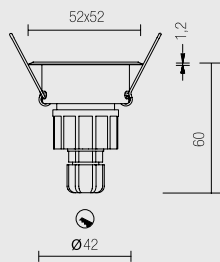

BASIK 1

L01.

Élément encastrable en aluminium tourné avec POWER LED.
Pour l'éclairage principal d'espaces résidentiels et du commerce de détail.

Pour les espaces intérieurs et extérieurs partiellement protégés.

- Montage avec ressort.
- Optique secondaire au choix.
- Alimentation: 350/500mA
- Câble : 50cm

À CONNECTER EN SÉRIE

*Turned aluminium recessed spot with CREE POWER LED.
It is suitable as main lighting for residential areas and retails.
It can be installed on indoor locations or on partially protected outdoor locations.*

- Spring assembly.
- Choice of secondary optic.
- Power supply: 350/500mA
- Cable: cm. 50

CONNECT IN SERIES

BASIK Q

L02.

Élément encastrable en aluminium tourné avec POWER LED.
Pour l'éclairage principal des espaces résidentiels et du commerce de détail. Pour les espaces intérieurs et extérieurs partiellement protégés.

- Montage avec ressort.
- Optique secondaire au choix.
- Alimentation: 350/500mA
- Câble: 50cm

À CONNECTER EN SÉRIE

*Turned aluminium recessed spot with POWER LED.
It is suitable as main lighting for residential areas and retails.
It can be installed on indoor locations or on partially protected outdoor locations.*

- Spring assembly.
- Choice of secondary optic.
- Power supply: 350/500mA
- Cable: cm. 50

CONNECT IN SERIES

DIMENSIONS / DIMENSIONS

L01.

L02.

ACCESSOIRES / ACCESSORIES

Ballasts p. 262-263
Drivers page 262-263

CODES DE BASE / BASE CODES

L01.
L02.

FINITIONS / FINISHINGS

- ☐ 1 Blanc / White
- ☐ 2 Noir / Black
- ☐ 5 Aluminium brillant / Bright aluminium
- ☐ 6 Chrome / Chrome
- ☐ 7 Aluminium brossé / Satin aluminium

FAISCEAU LUMINEUX / LIGHT BEAM

- ☐ 15 15°
- ☐ 25 25°
- ☐ 35 35°

COULEUR LED / LED COLOR

- ☐ BN 4000°K
- ☐ BC 3000°K
- ☐ CC 2700°K
- ☐ BL Bleu / Blue
- ☐ VE Vert / Green
- ☐ RO Rouge / Red
- ☐ AM Ambré / Amber

PUISSANCE / POWER

- ☐ 3 3x1W - 350mA - 423 lm
- ☐ 5 3x2W - 500mA - 528 lm