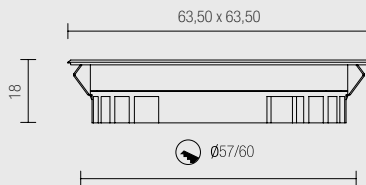

L18Q.

CODES DE BASE / BASE CODES

L18.

L18Q.

FINITIONS / FINISHINGS

- ☐ 1 Blanc / White
- ☐ 2 Noir / Black
- ☐ 4 Bronze / Bronze
- ☐ 5 Aluminium brillant / Bright aluminum
- ☐ 6 Chrome brillant / Polish chrome
- ☐ 7 Aluminium brossé / Satin aluminum
- ☐ 9 Or brillant / Polish gold

COULEUR LED / LED COLOR

- ☐ BN 4000°K
- ☐ BC 3000°K

PUISSANCE / POWER

4,5W - 220 Vca - 375 lm

Exemple de codification : Article ELETTRA + Finition aluminium + Couleur 3000°K = Code : L18.7BC

Example of codification: Product ELETTRA + Finishing aluminium + Led color 3000°K = Code: L18.7BC