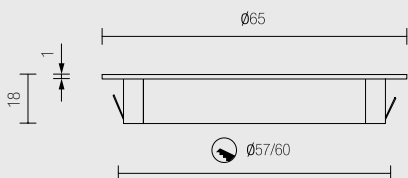

MICROLED

F03.

Élément encastrable en métal embouti avec LED haute luminosité.

Pour l'éclairage d'appoint et pour le mobilier.

Peut être installé à l'intérieur.

- Montage avec ressort.
- Alimentation: 12Vcc
- Câble: 150cm + PLUG

À CONNECTER EN PARALLÈLE

Printed metal recessed spot with high brightness LED.

It is suitable as complement lighting or as furnishings lighting.

It can be installed on indoor locations.

- Spring assembly.
- Power supply: 12Vdc
- Cable: cm. 150 + PLUG

CONNECT IN PARALLEL

MICROLED PLAFOND

F03D.

Élément pour plafond en métal embouti avec LED haute luminosité.

Pour l'éclairage d'appoint et pour le mobilier.

Peut être installé à l'intérieur.

- Montage avec des vis escamotables.
- Alimentation : 12Vcc
- Câble : 150cm + PLUG

À CONNECTER EN PARALLÈLE

Printed metal recessed spot with high brightness LED.

It is suitable as complement lighting or as furnishings lighting.

It can be installed on indoor locations.

- Hidden springs assembly.
- Power supply: 12Vdc
- Cable: cm. 150 + PLUG

CONNECT IN PARALLEL

DIMENSIONS / DIMENSIONS

F03.

F03D.

ACCESSOIRES / ACCESSORIES

Ballasts (p. 258).
Drivers page 258

Système de connexion rapide page 271
Quick connection system page 271

CODES DE BASE / BASE CODES

F03.
F03D.

FINITIONS / FINISHINGS

- 6 Chrome brillant / Polish chrome
- 7 Aluminium brossé / Satin aluminum

COULEUR LED / LED COLOR

- BF 5000°K
- BC 3000°K

PUISSANCE / POWER

1,7W - 12 Vcc - 140 lm

Exemple de codification : Article MICROLED + Finition chrome + Couleur led 5000°K = Code : **F03.6BF**

Example of codification: Product MICROLED + Finishing polish chrome + Led color 5000°K = Code: F03.6BF