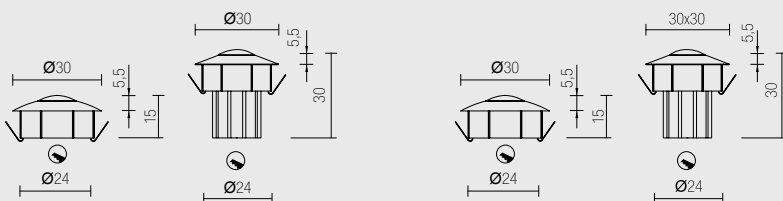

DIMENSIONS / DIMENSIONS

L99. 350mA   L99. 500mA   L98. 350mA   L98. 500mA

ACCESSOIRES / ACCESSORIES

Système de connexion rapide page 270
Quick connection system page 270

Ballasts p. 262-263
Drivers page 262-263

CODES DE BASE / BASE CODES	FINITIONS FINISHINGS	FAISCEAU LUMINEUX / LIGHT BEAM	COULEUR LED / LED COLOR	PUISSANCE / POWER
L99.	☐ 1 Blanc / White	30 30°	☐ BN 4000°K	3 1x1W - 350mA - 94 lm
	☐ 2 Noir / Black		☐ BC 3000°K	5 1x2W - 500mA - 131 lm
L98.	☐ 3 Or brossé / Satin aluminum		☐ BL Bleu / Blue	
	☐ 6 Chrome / Chrome		☐ VE Vert / Green	
	☐ 7 Aluminium brossé / Satin aluminum		☐ RO Rouge / Red	
	☐ 8 Transparent / Transparent		☐ AM Ambré / Amber	
	☐ 9 Or brillant / Polish gold			

Exemple de codification : Article IRIDE + Finition blanc + Faisceau lumineux 30° + Couleur led 3000°K + Puissance 1x1W 350mA = Code : L99.130BC3
Example of codification: Product IRIDE + Finishing white + Light beam 30° + Led color 3000°K + Power 1X1W 350mA = Code: L99.130BC3