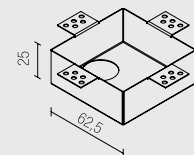

ACCESSOIRES / ACCESSORIES

Boîtier enc. code 548/2562
Outer Casing code 548/2562

CODES DE BASE / BASE CODES

L13Q.

FINITIONS / FINISHINGS

- ☐ 1 Blanc / White
- ☐ 2 Noir / Black
- ☐ 5 Aluminium brillant / Bright aluminum
- ☐ 7 Aluminium brossé / Satin aluminum

COULEUR LED / LED COLOR

- ☐ BN 4000°K
- ☐ BC 3000°K
- ☐ CC 2700°K

PUISSANCE / POWER

3W - 12 Vcc - 324 lm

Exemple de codification : Article PAD + Finition blanc + Couleur led 3000°K = Code : PAD.1BC
Example of codification: Product PAD + Finishing white + Led color 3000°K = Code: PAD.1BC