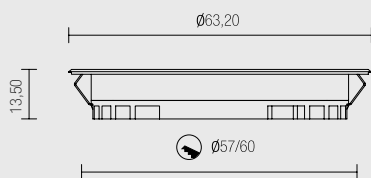

TICHE

L15.

Élément encastrable en aluminium tourné avec MID- POWER LED.
Pour l'éclairage principal de petits espaces, d'appoint ou pour le mobilier.

- Peut être installé à l'intérieur.
- Montage avec ressort.
- Diffusion FullLight.
- Alimentation : 12Vcc
- Câble : 150cm + PLUG

À CONNECTER EN PARALLÈLE

Turned aluminium recessed spot with MID-POWER LED.

It is suitable as main lighting for small locations, as complement or as furnishings lighting.

- *It can be installed on indoor locations.*
- *Spring assembly.*
- *Full light diffusion.*
- *Power supply: 12Vdc*
- *Cable: cm. 150 + PLUG*

CONNECT IN PARALLEL

TICHE Q

L15Q.

Élément encastrable en aluminium tourné avec MID- POWER LED. Pour l'éclairage principal de petits espaces, d'appoint ou pour le mobilier. Peut être installé à l'intérieur.

- Montage avec ressort.
- Diffusion FullLight.
- Alimentation : 12Vcc
- Câble : 150cm + PLUG

À CONNECTER EN PARALLÈLE

Turned aluminium recessed spot with MID-POWER LED.

It is suitable as main lighting for small locations, as complement or as furnishings lighting. It can be installed on indoor locations.

- *Spring assembly.*
- *Full light diffusion.*
- *Power supply: 12Vdc*
- *Cable: cm. 150 + PLUG*

CONNECT IN PARALLEL

DIMENSIONS / DIMENSIONS

L15.

L15Q.

ACCESSOIRES / ACCESSORIES

Ballasts (p. 258).
Drivers page 258

Système de connexion rapide page 271
Quick connection system page 271

CODES DE BASE / BASE CODES

L15. L15Q.

FINITIONS / FINISHINGS

- ☐ 1 Blanc / White
- ☐ 2 Noir / Black
- ☐ 4 Bronze / Bronze
- ☐ 5 Aluminium brillant / Bright aluminium
- ☐ 6 Chrome brillant / Polish chrome
- ☐ 7 Aluminium brossé / Satin aluminium
- ☐ 9 Or brillant / Polish gold

COULEUR LED / LED COLOR

- ☐ BN 4000°K
- ☐ BC 3000°K
- ☐ CC 2700°K

PUISSANCE / POWER

3W - 12Vcc - 324 lm